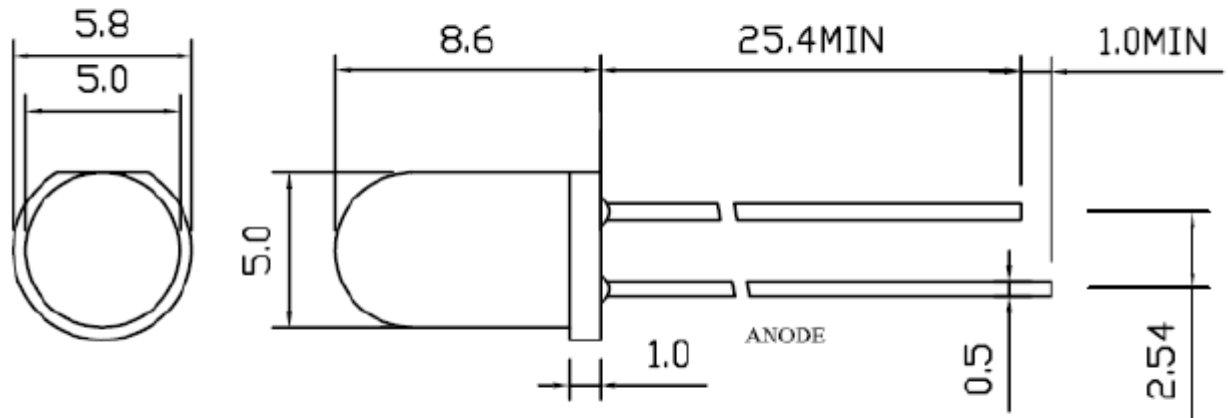

5mm blue led colorful lens

Bright 5mm round blue LED with built-in resistors for 12Vdc, 20mA operation. No external resistor required. Works well on 4-12Vdc. Dimmer at lower voltages. 30-60 Degree viewing angle. Lenses are tinted the same color as the LED when lit.

450nm royal blue and 470nm common blue color, all are available.

Package Dimensions

Unit: (mm)

Tolerance: $\pm 0.25\text{mm}$

Part Number	Emitted Color	Wavelength	Lens Color	Current	Voltage	Brightness	View Angle
AL-L051 UBC-L2-M	Blue	470nm	Water Clear	20mA	2.8-3.4V/1 2V	2000-4000 mcd	30-60
AL-L051 UBC-L2-M-P45	Blue	450nm	Water Clear	20mA	2.8-3.4V/1 2V	2000-4000 mcd	30-60

Mor 5mm leds Specifications

Size: 5mm

Head type: Round

Emitting Light Color: White, Red, Yellow, Blue, Green, Orange, Purple (The 15pcs purple LEDs are transparent on appearance, not purple)

Material: Plastic