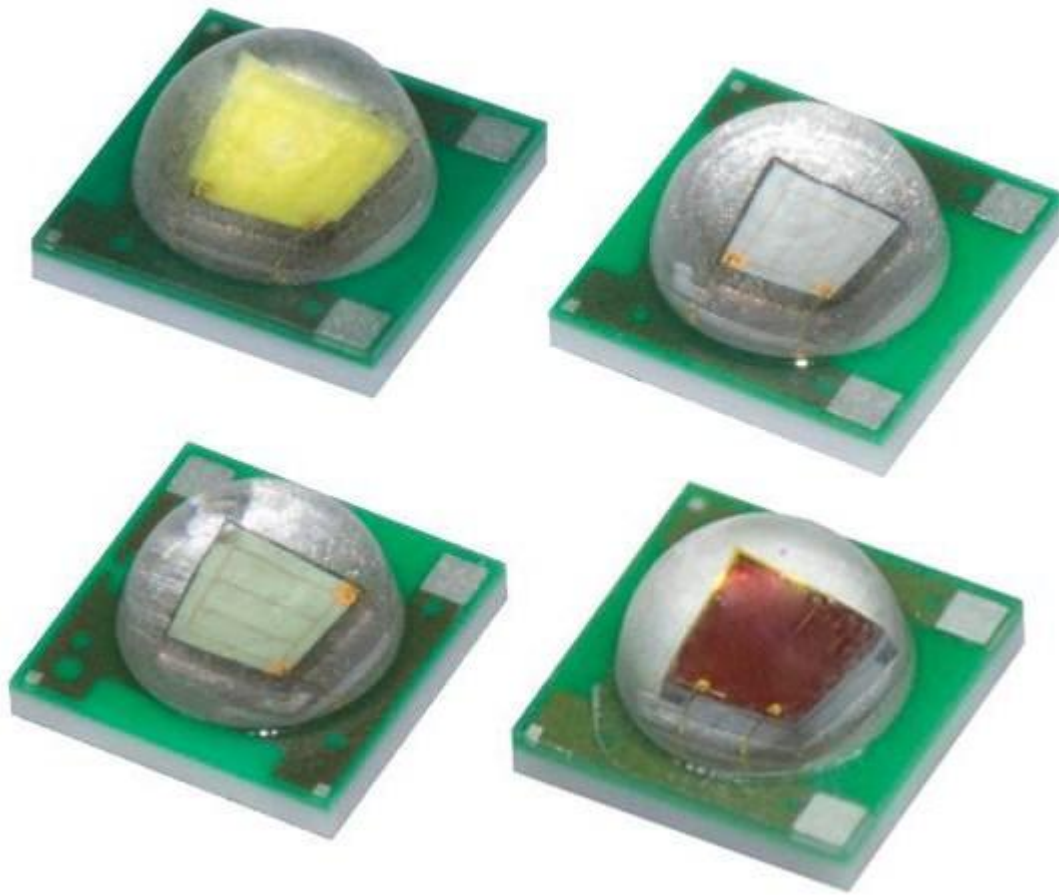

3535 led blue colors

1W and 3W high power 3535 blue led, high lumen intensity, 350mA or 700mA working current.

Brand: ALLIGHT

Type: SMD 3535 high power LED

Part Number: AL-S3535UBC

Color: Blue 450nm/470nm

Size: 3.5x3.5x2.0mm

Lumen Intensity: 20-40lm/40-80lm

■ Package Dimensions:

Product Features

Well-known chip material

99.99% gold wire bonding

High flux per LED

Low-temp & lead free reflow soldering

More energy efficient than incandescent and most halogen lamps