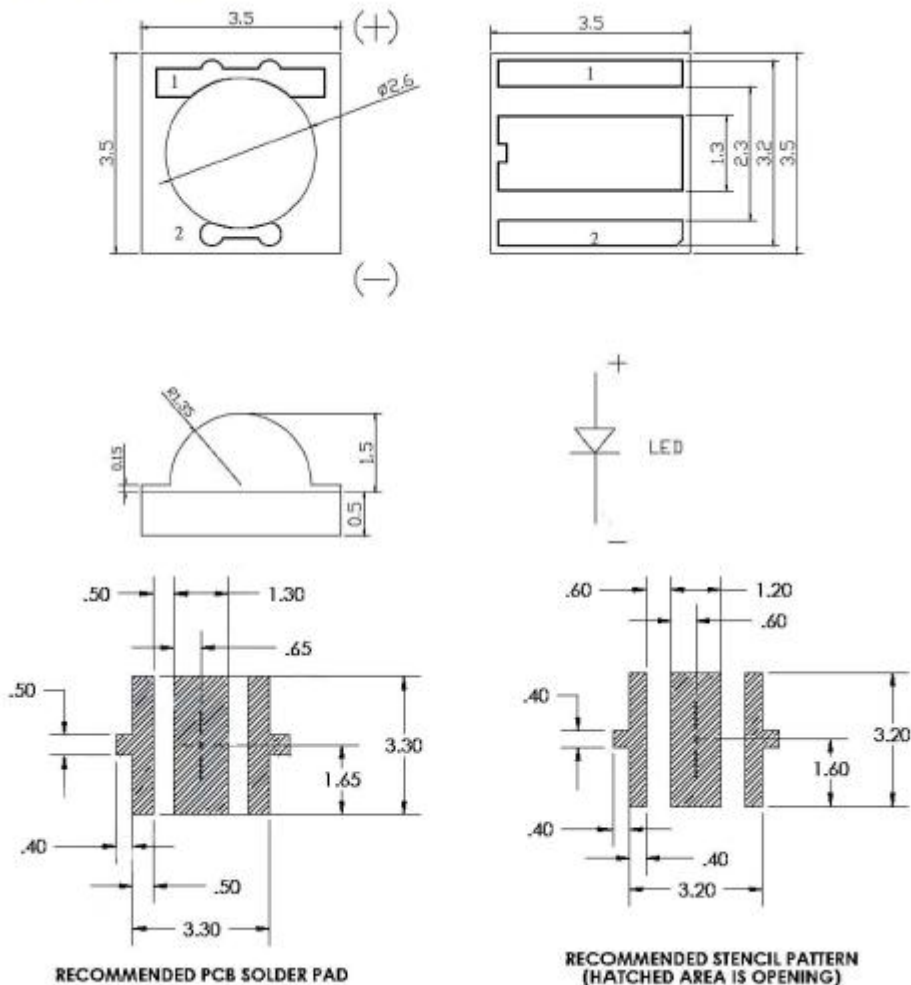

Lumen Intensity: 20-40lm/40-80lm

■ Package Dimensions:

Product Features

Well-known chip material

99.99% gold wire bonding

High flux per LED

Low-temp & lead free reflow soldering

More energy efficient than incandescent and most halogen lamps